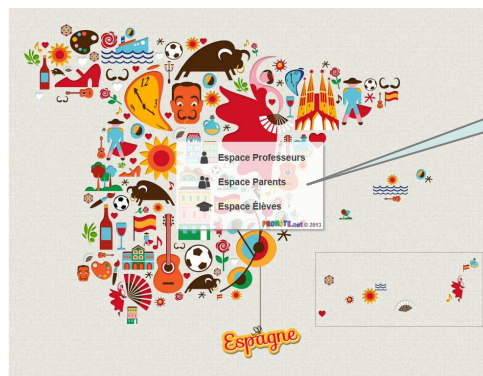

ACCES PRONOTE LYCEE BLAISE PASCAL

Pour accéder facilement à l'application, vous pouvez vous connecter sur le site du lycée :

<http://lp-blaisepascal.net>

The screenshot shows the website for Lycée Professionnel Blaise Pascal. At the top, there is a navigation bar with the school's name and location (Saint Jean D'angély - Charente-Maritime (17)). Below this is a large banner image of the school building. A search bar is located in the top right corner. The main content area features a news article titled "Ciné concert à l'Eden" with a photo of a band performing. On the left side, there are two vertical menus: "Découvrir le LP" and "Se former au LP". On the right side, there are sections for "Connexion", "La Vie Scolaire", and "Liens". A callout bubble points to the "Pronote (extérieur du lycée)" link in the "Liens" section.

Cliquez sur le lien
Pronote à l'extérieur du lycée

Cliquez
sur Espace Parents

Vous pouvez alors renseigner les identifiants et mots de passe qui vous ont été communiqués par courrier.

The screenshot shows the login form on the Pronote website. It includes fields for "Identifiant" and "Mot de passe", a "Se connecter" button, and a small logo for Lycée Blaise Pascal. The background features a colorful pattern of icons.